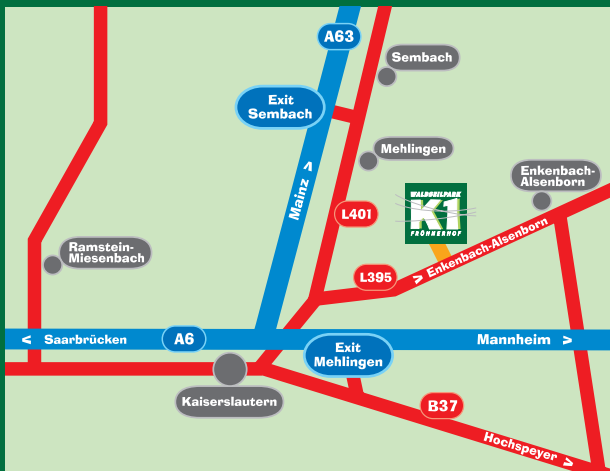

BIRTHDAY PARTY AT THE K1 HIGH ROPES COURSE – AND YOU'RE INVITED:

Dear _____

I'll be celebrating my _____ birthday at the K1 Waldseilpark Fröhnerhof –
and you're invited to join the party.

Date _____

from _____ to _____ o'clock

Yours _____

Regardless of whether you come via the A6 (exit Mehlingen) or the A63 (exit Sembach): the K1 Waldseilpark Fröhnerhof is easy to find – between Kaiserslautern and Enkenbach-Alsenborn, right next to the sports park "Rote Teufel", which is marked by signs.

GPS:
49°28'04.08"N • 7°50'35.44"E

For more information please check the K1-Website at: www.k1-waldseilpark.de